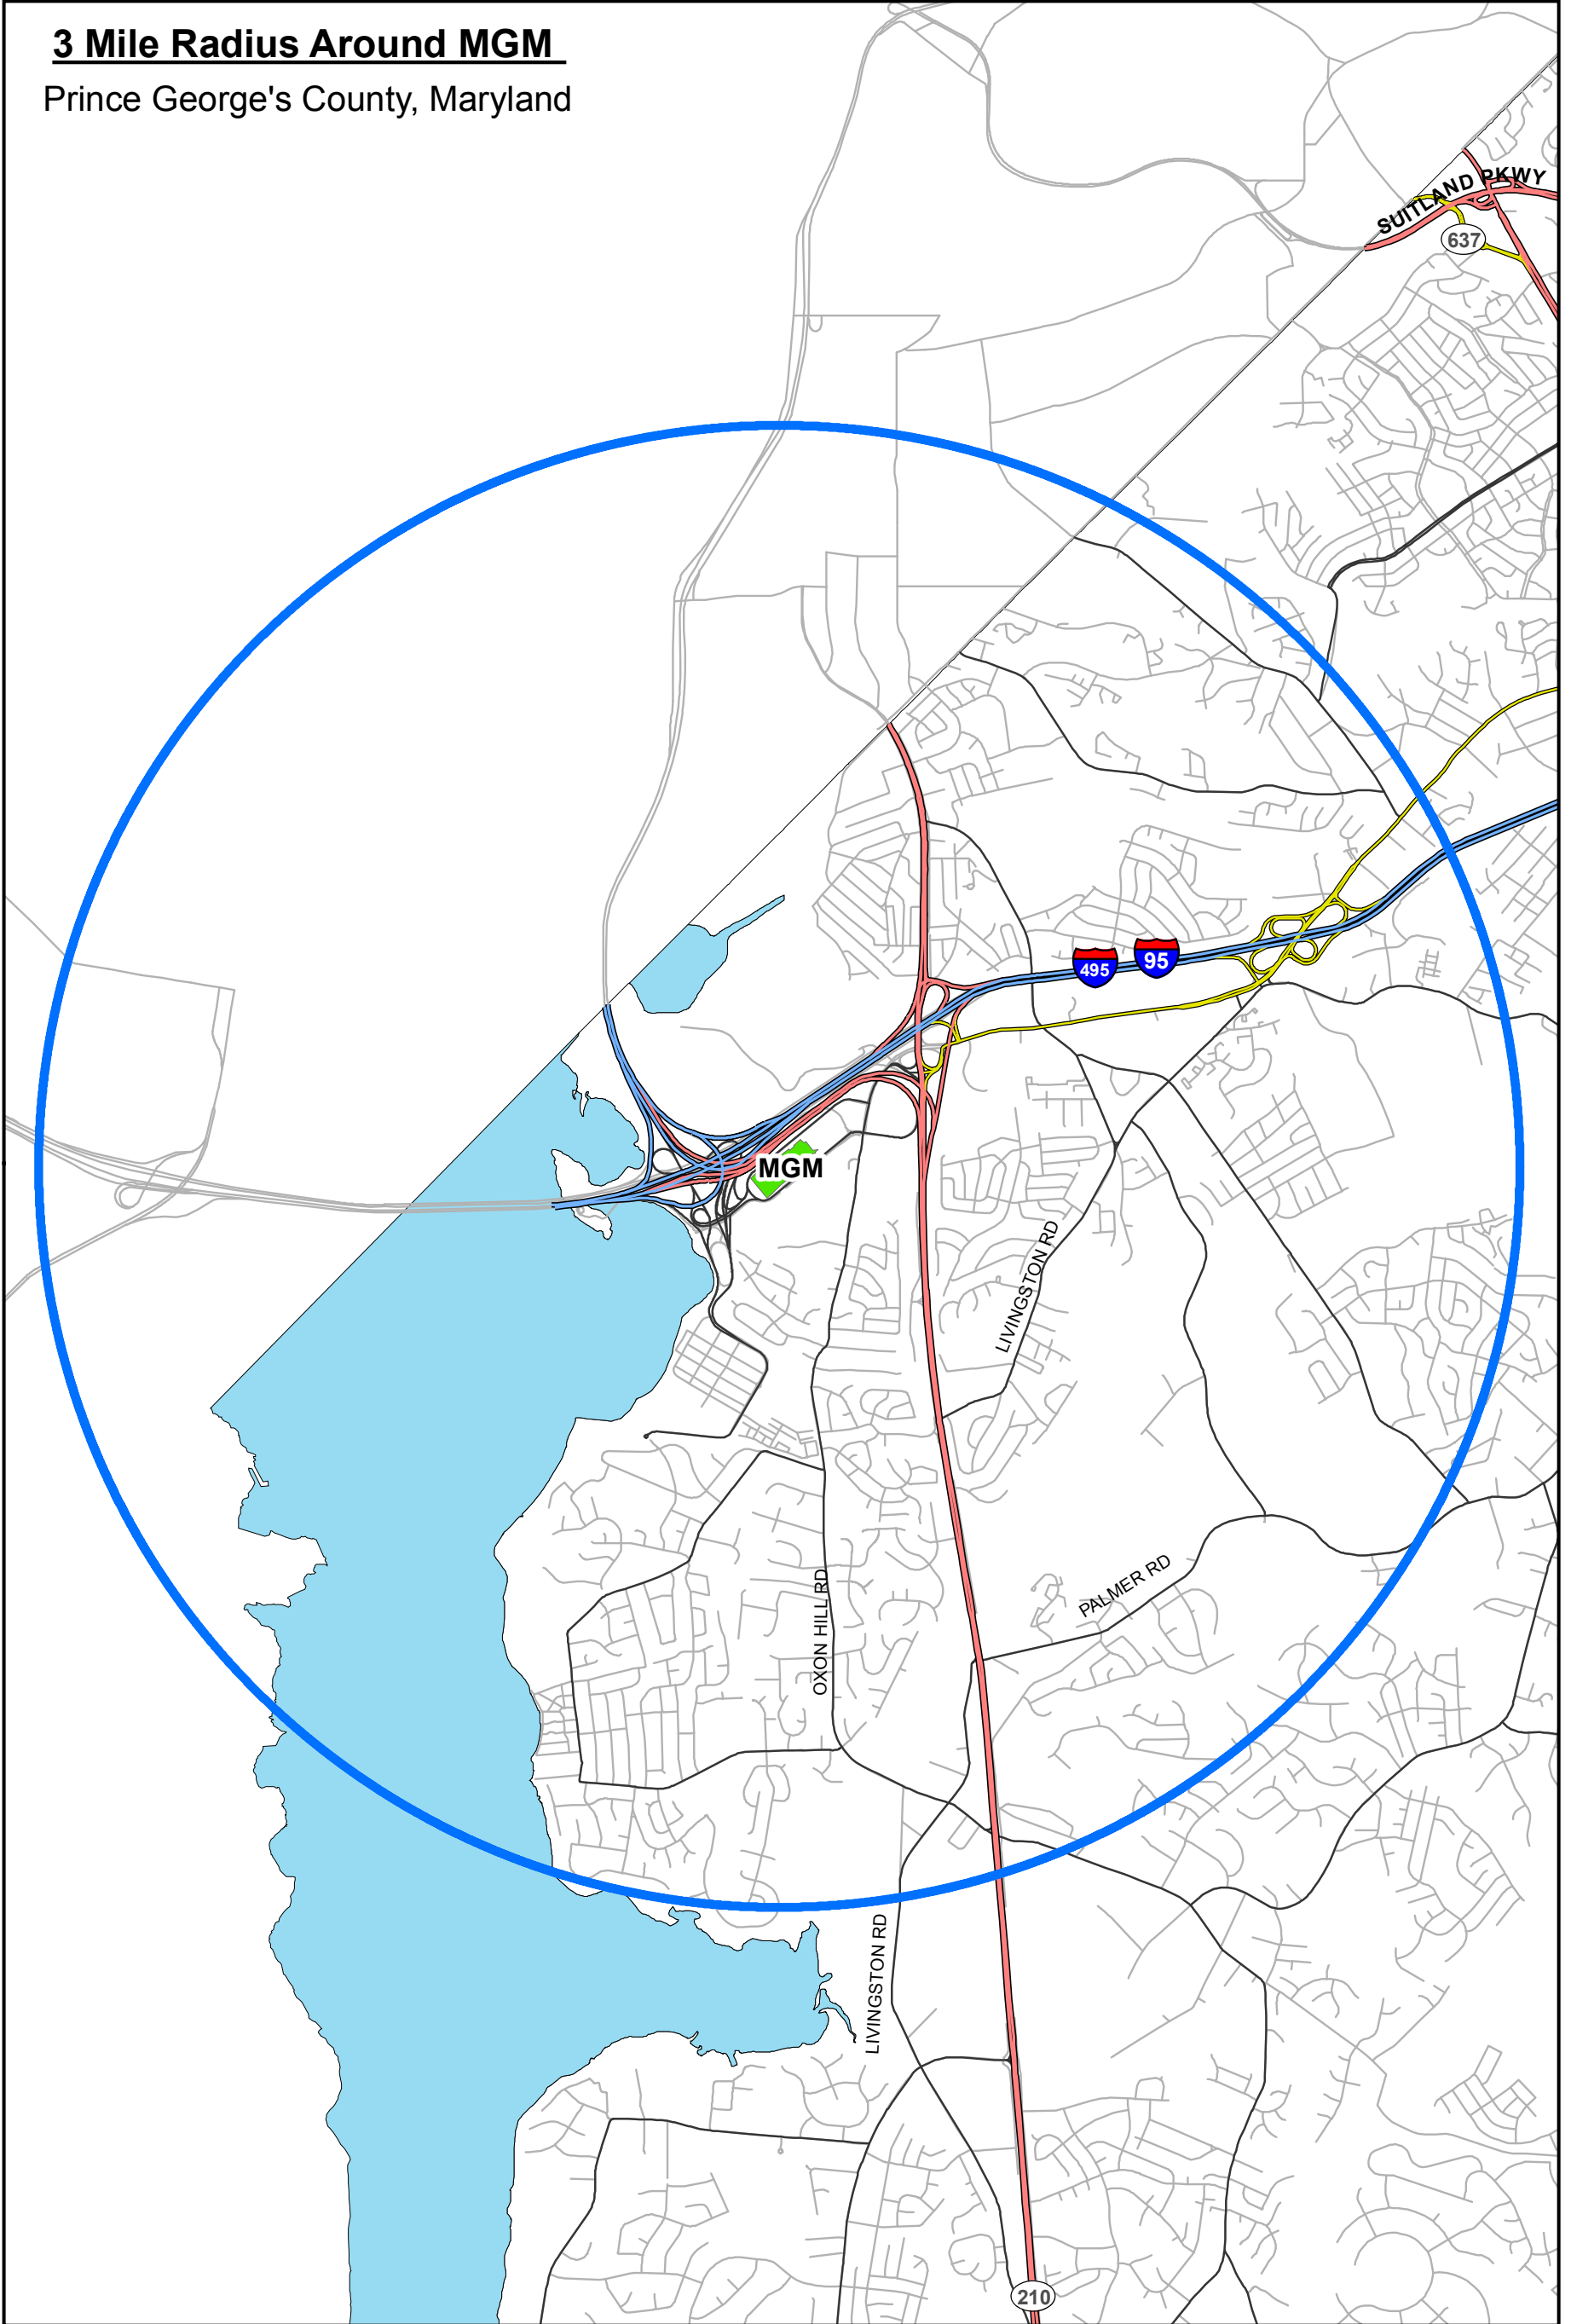

3 Mile Radius Around MGM

Prince George's County, Maryland

The Maryland-National Capital
Park & Planning Commission
Prince George's County Planning Department
Geographic Information System

1 inch equals 1 miles

Date Printed:
3/30/2016
RGelner

This map may not be reproduced, stored in a retrieval system, or transmitted by any form, including electronic or by photo reproduction, without the express written permission of The Maryland - National Capital Park and Planning Commission. For more information, contact the Prince George's County Planning Department in Upper Marlboro, Maryland.