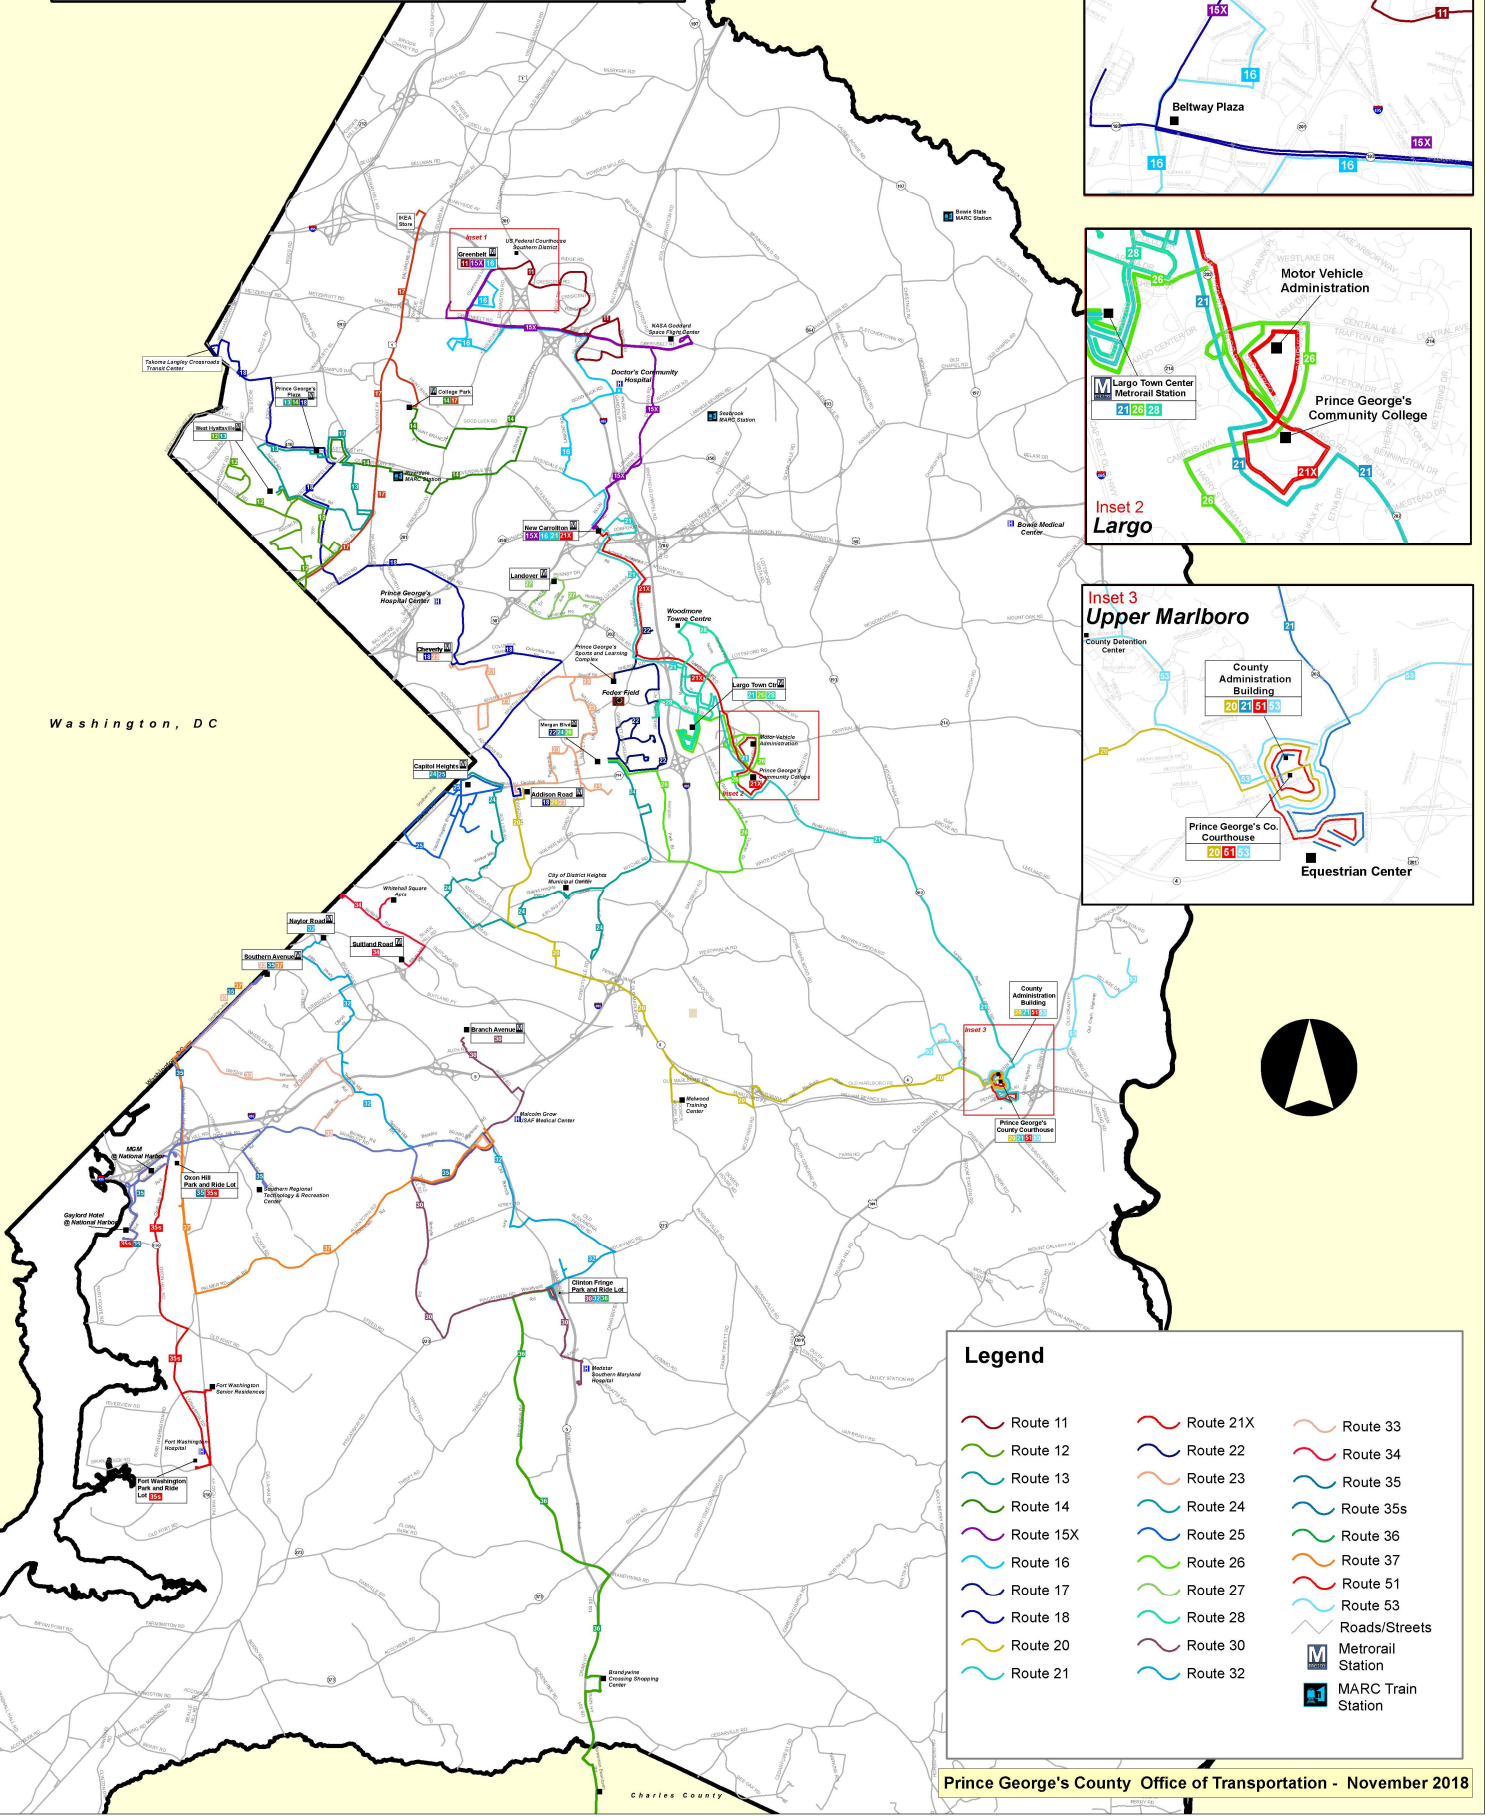

Prince George's County Transit TheBus System Map

Anne Arundel County

Legend

Route 11	Route 21X	Route 33
Route 12	Route 22	Route 34
Route 13	Route 23	Route 35
Route 14	Route 24	Route 35S
Route 15X	Route 25	Route 36
Route 16	Route 26	Route 37
Route 17	Route 27	Route 51
Route 18	Route 28	Route 53
Route 20	Route 30	Roads/Streets
Route 21	Route 32	Metrorail Station
		MARC Train Station