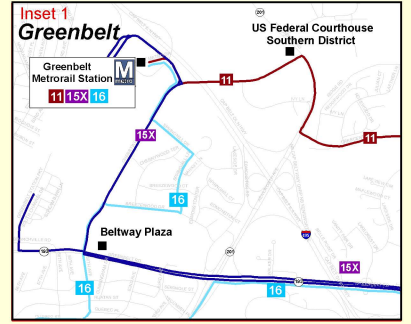

Prince George's County Transit TheBus System Map

Anne Arundel County

Legend

Route 11	Route 21X	Route 33
Route 12	Route 22	Route 34
Route 13	Route 23	Route 35
Route 14	Route 24	Route 35S
Route 15X	Route 25	Route 36
Route 16	Route 26	Route 37
Route 17	Route 27	Route 51
Route 18	Route 28	Route 53
Route 20	Route 30	Roads/Streets
Route 21	Route 32	Metrorail Station
		MARC Train Station