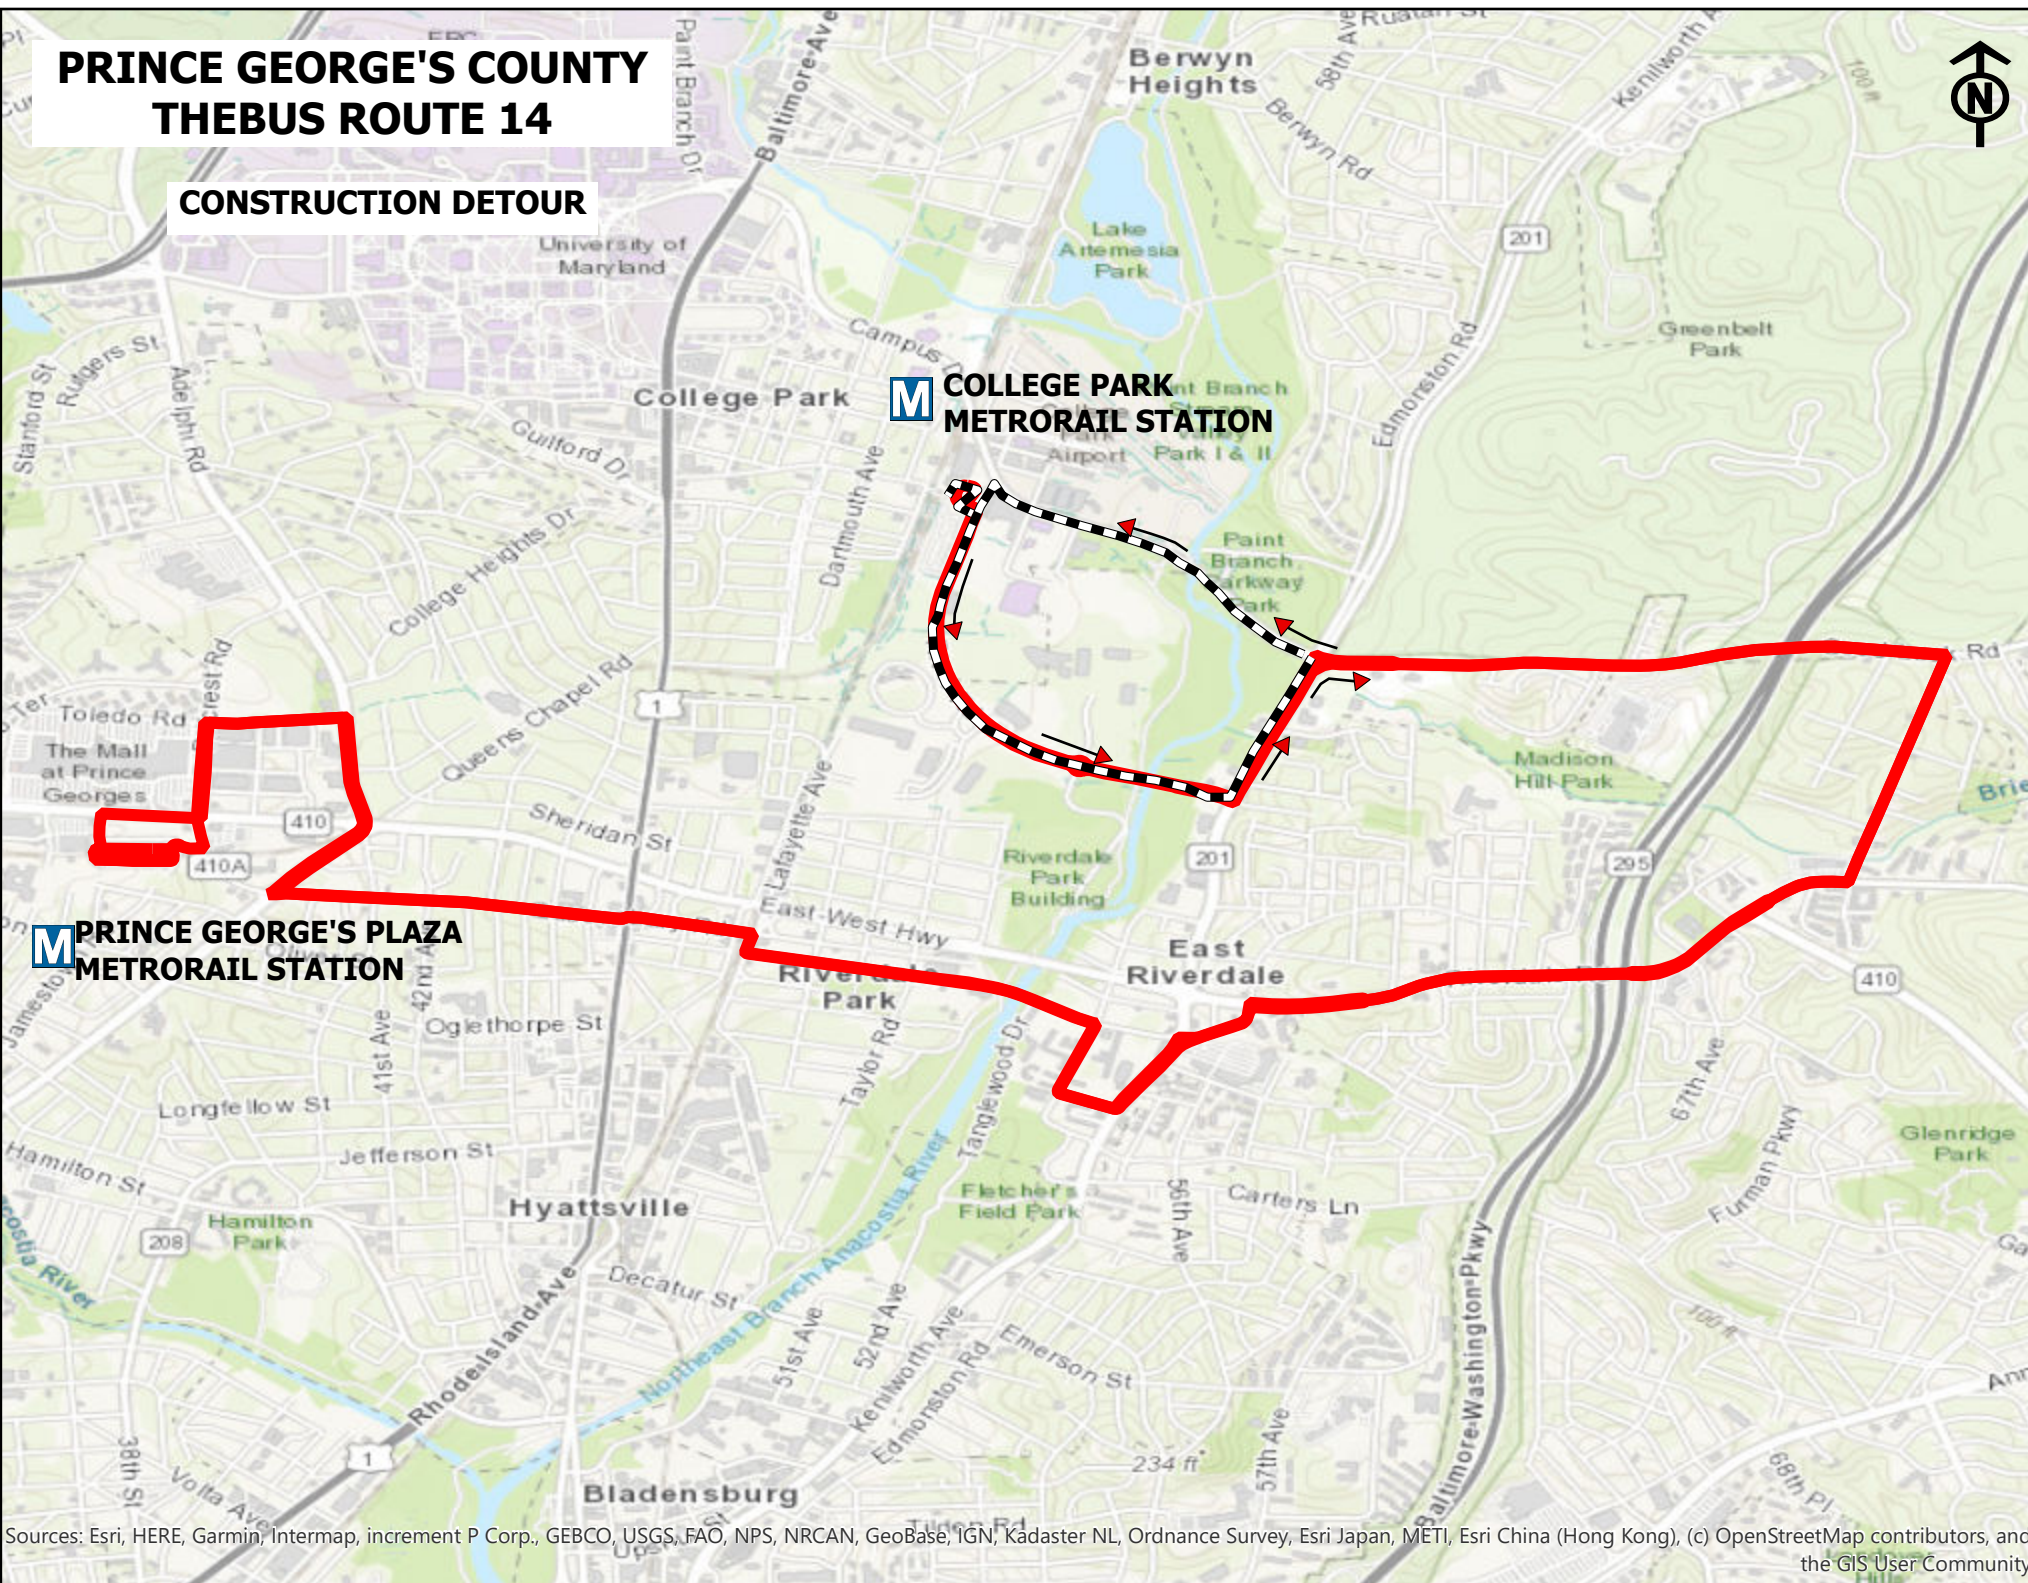

PRINCE GEORGE'S COUNTY THEBUS ROUTE 14

CONSTRUCTION DETOUR

M COLLEGE PARK METRORAIL STATION

M PRINCE GEORGE'S PLAZA METRORAIL STATION