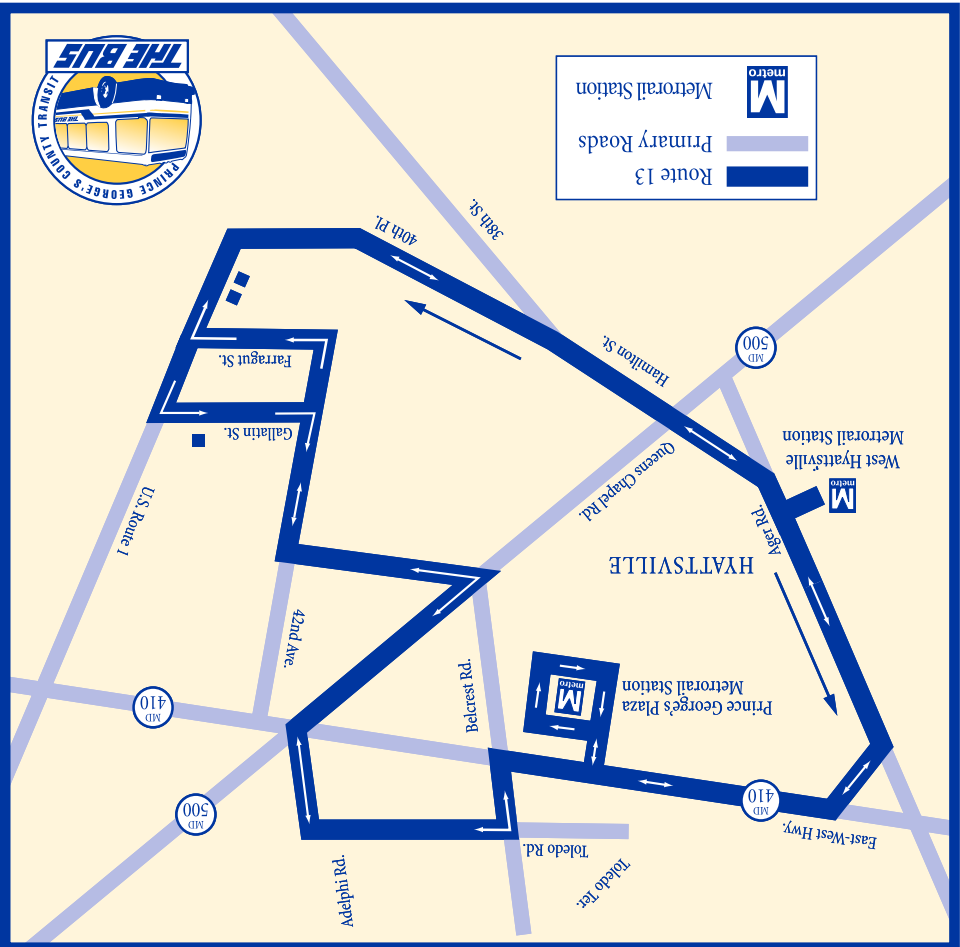

West Hyattsville

THE BUS

ROUTE 13