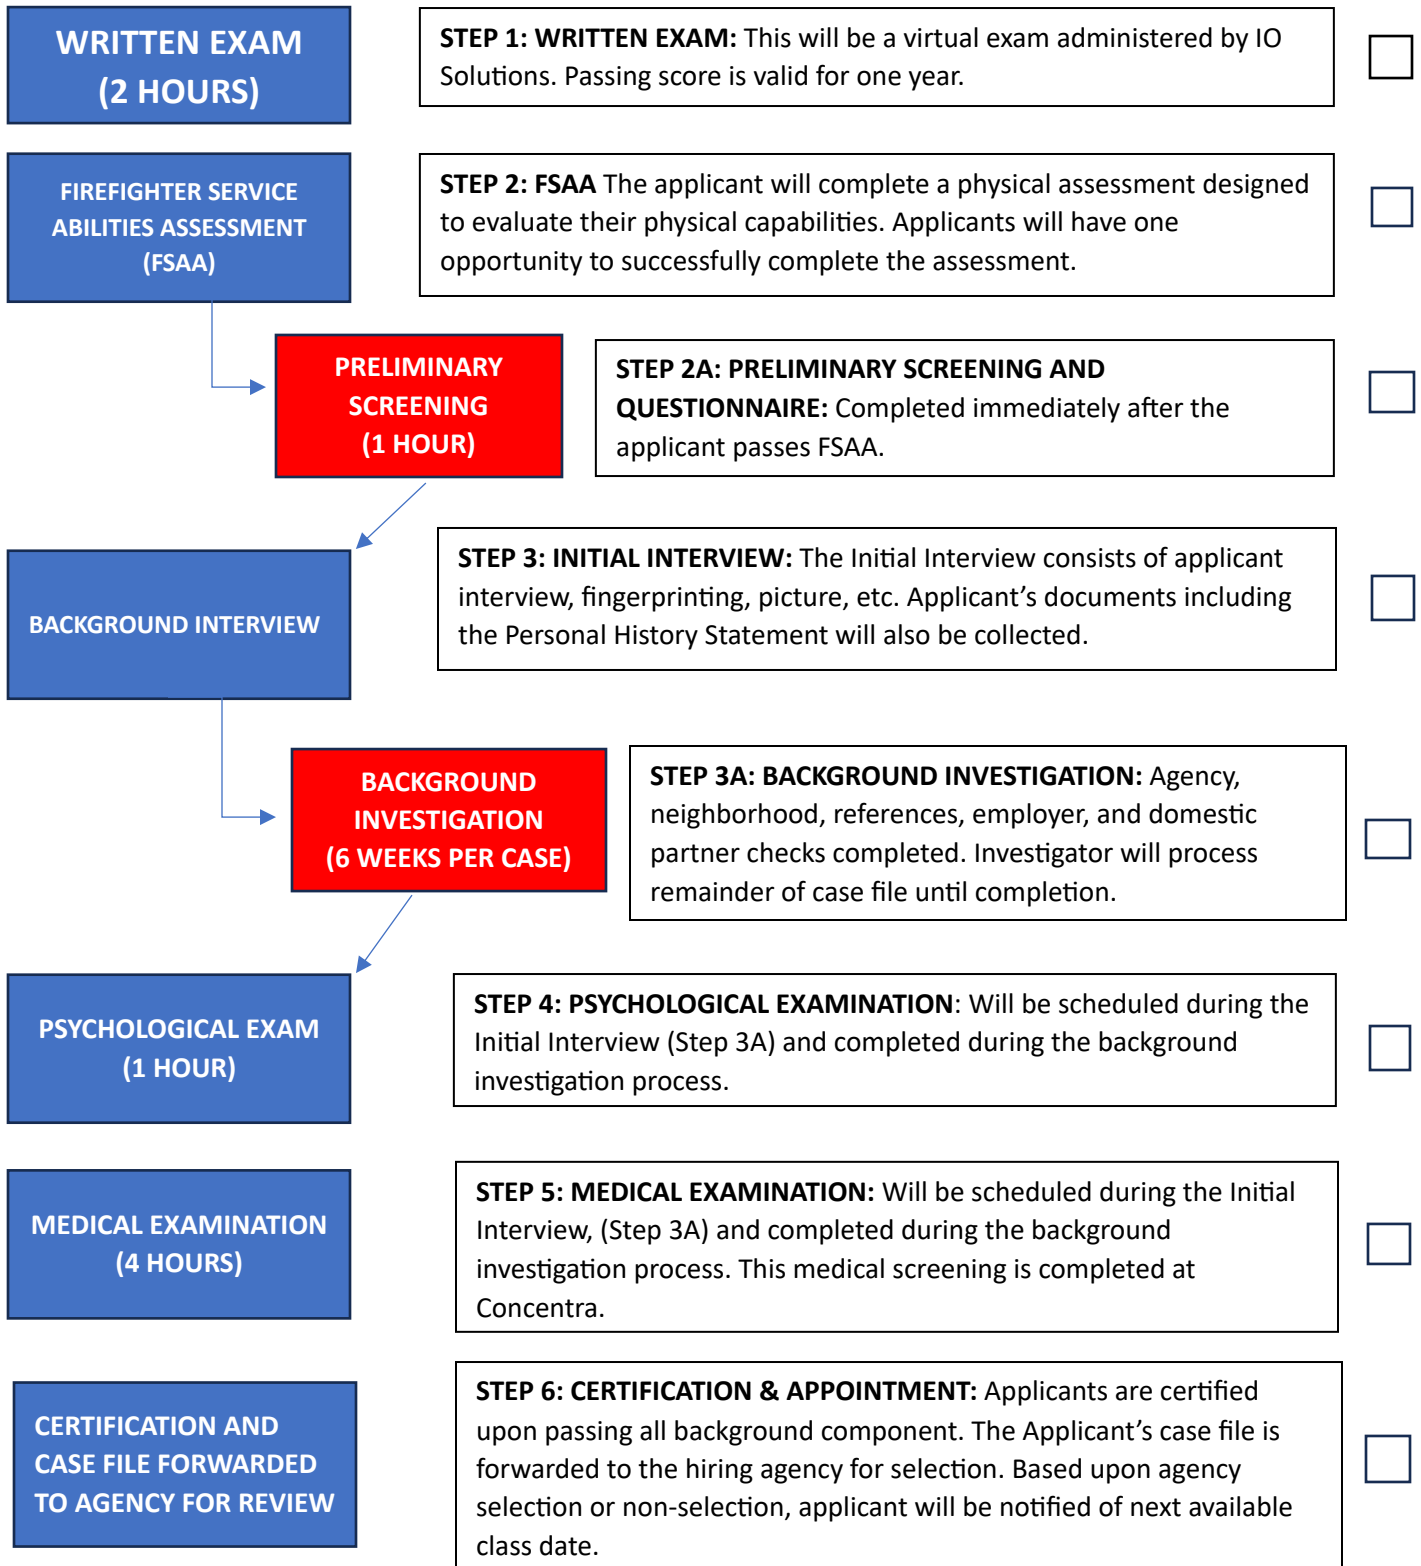

# Firefighter Selection Process Flow Chart

**This process will take approximately 4-6 months**